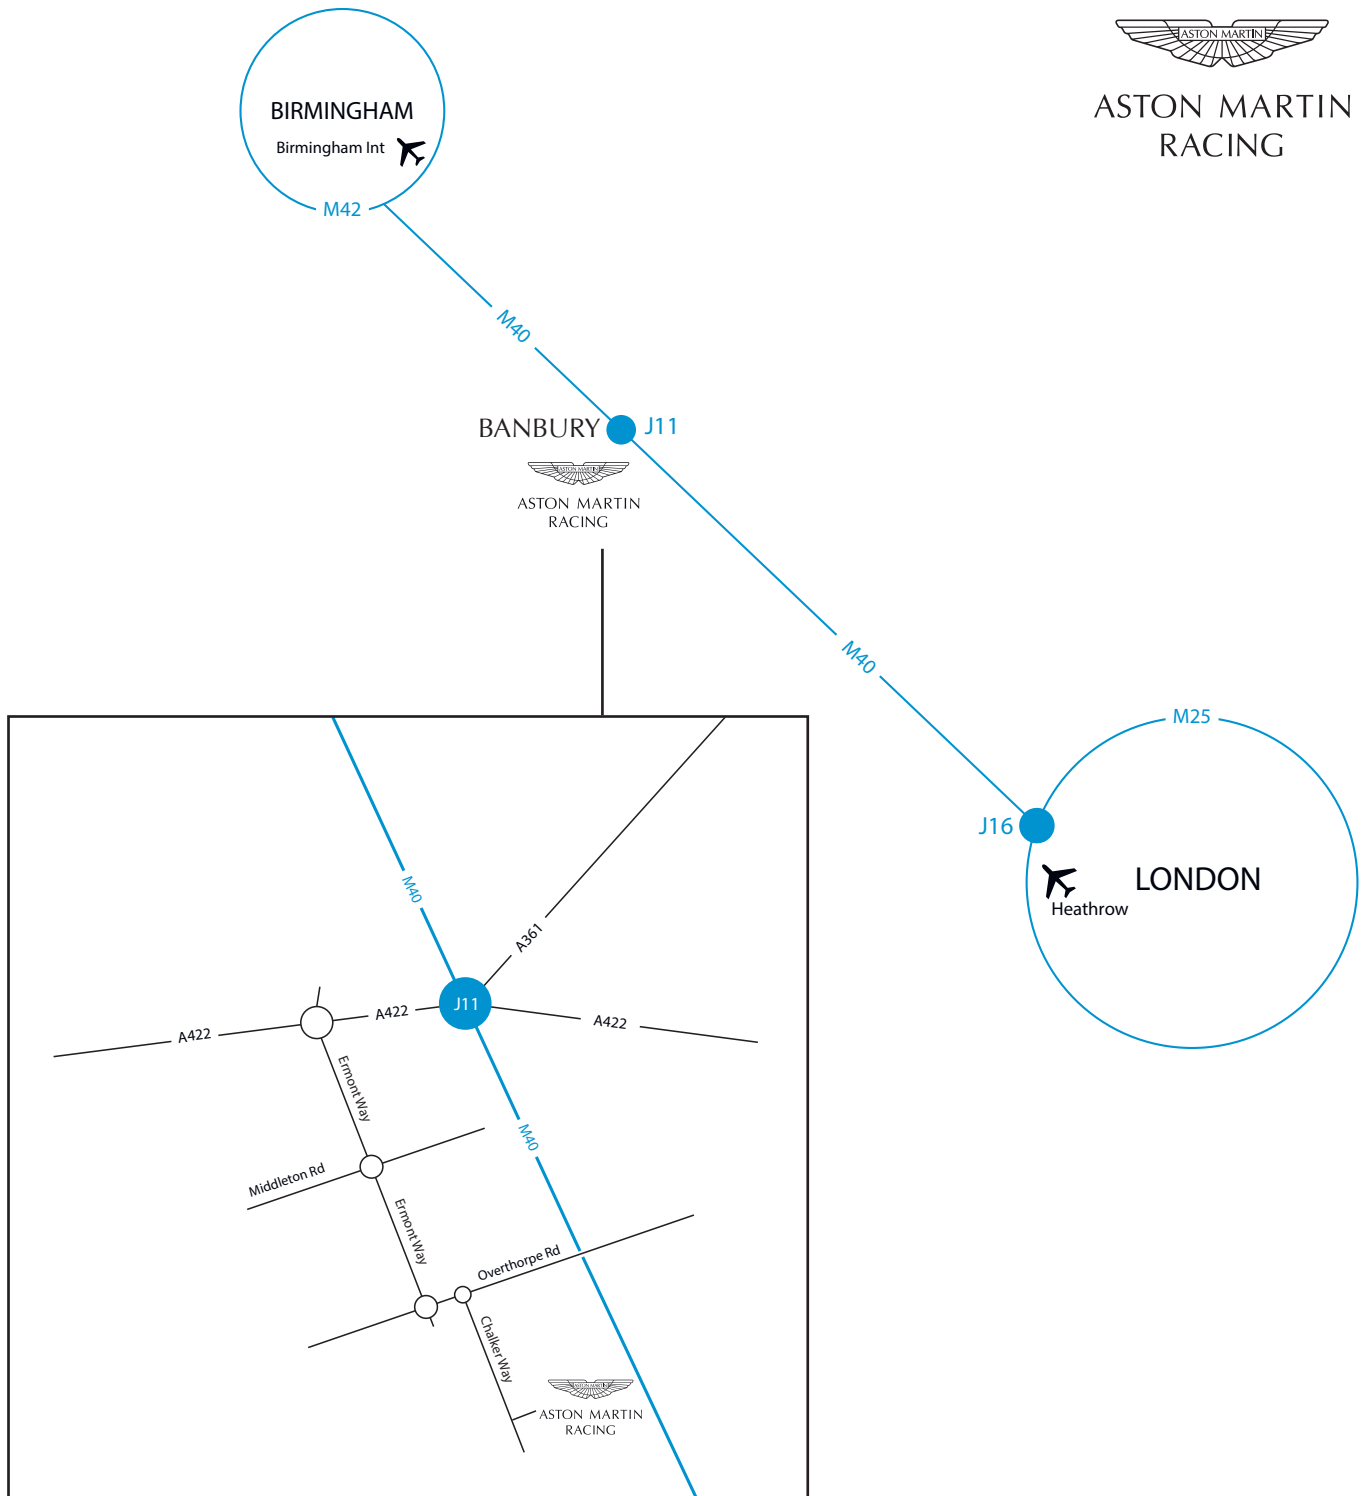

ASTON MARTIN
RACING

DIRECTIONS

Leave the M40 at junction 11 and take the first exit (if travelling from the south) or the fourth exit (if travelling from the north) signposted Banbury.

Follow the dual carriageway down to the first roundabout and take the first exit turning left into Ermont Way signposted Thorpe Way Industrial Estate.

Continue straight across the first roundabout on Ermont Way and at the next roundabout turn left for Overthorpe. After 100m turn right at the roundabout into Chalker Way. Aston Martin Racing is a quarter of a mile along Chalker Way on the left housed in Prodrive's headquarters.

Take the second entrance into Prodrive and follow the road round to the front of the building by the M40 where you will find our reception and visitor parking.

Aston Martin Racing
Oxfordshire
OX16 4XD
England